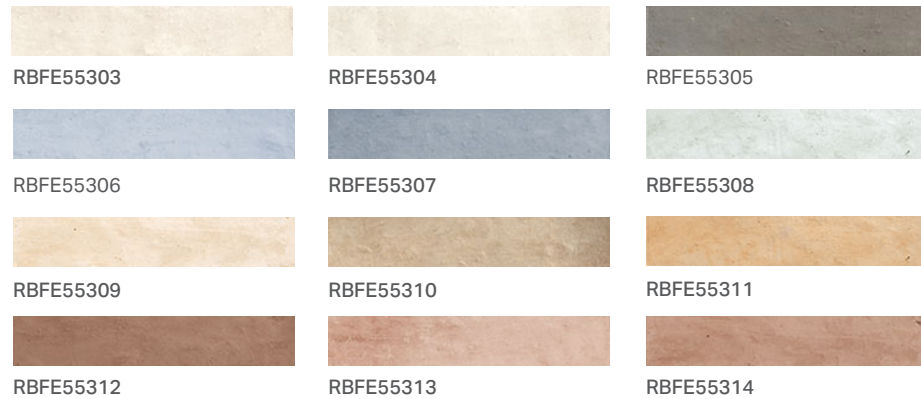

Material: **Porcelain** | Appearance: **Terracotta** | Application: **Walls and Floors**

12
Colours

1
Finish

1
Tile size

Brivara

Brivara captures the essence of natural cement terracotta, blending soft textures with a warm, comforting colour palette. Inspired by traditional craftsmanship, the collection features durable, sophisticated tiles enriched with delicate pastel nuances.

Size (mm)	Thickness	 PTV Wet Slider 96	 PTV Wet Slider 55
1 52×290	9.5	Natural ≥40 PTV	Natural ≥40 PTV
2 52×190×95	9.5	Natural ≥40 PTV	Natural ≥40 PTV

Brivara RBF55310

LRV and PTV values may vary between batches; please contact us for guidance.
 Swatch colours may differ from final production—samples are recommended.
www.grestec.co.uk | T: 0345 130 2241 | E: sales@grestec.co.uk
 Find us on: 