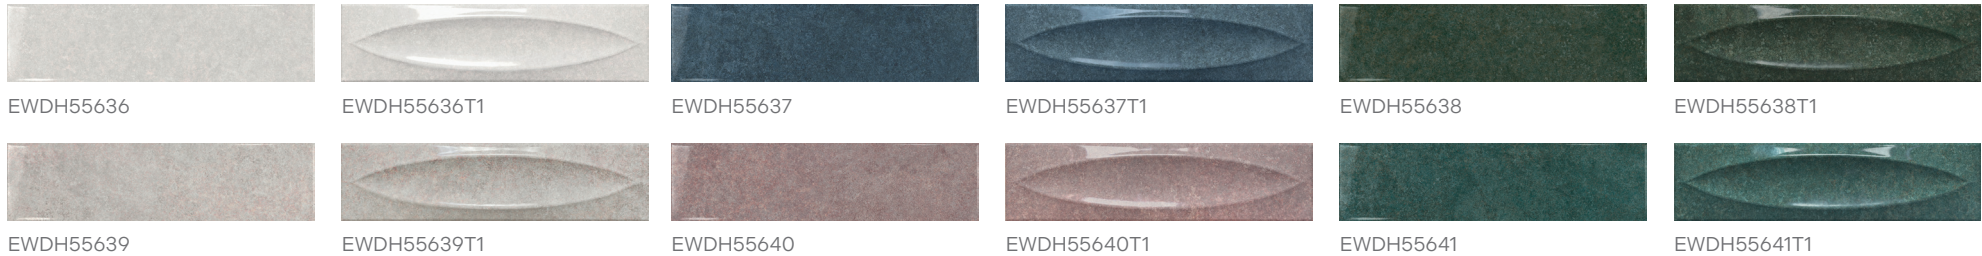

Material: **Ceramic** | Appearance: **Sculptural** | Application: **Walls**

12  
Colour

1  
Finish

1  
Tile size

# Vibia

Available in both plain and sculptural finishes, the Vibia collection brings texture and versatility to interior spaces. The sculptural tiles are ideal for highlighting architectural elements and creating captivating feature walls. Choose bold, vibrant hues to make a striking statement, or opt for soft, neutral tones for a more refined and elegant atmosphere.

Shade variation: V2 - moderate

Size (mm)	Thickness	Finishes
1 75x300	8.8mm	Gloss

LRV and PTV values can vary batch to batch, please contact for advice.  
Swatch colours may vary, samples should be requested.  
Find us on: