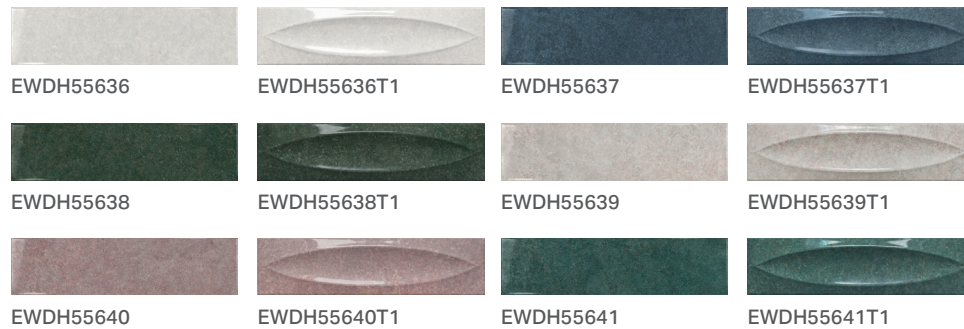

Material: **Ceramic** | Appearance: **Sculptural** | Application: **Walls**

12 Colours 1 Finish 1 Tile size

Refract

Refract features richly glazed surfaces with an organic, leaf-inspired relief, creating a striking interplay of light, texture and depth. Designed for feature walls, the range brings movement and a refined sense of materiality to interior spaces.

Sizes (mm)	Thickness	Finishes
1 75×300	8.8	Gloss

LRV and PTV values may vary between batches; please contact us for guidance.
 Swatch colours may differ from final production—samples are recommended.
www.grestec.co.uk | T: 0345 130 2241 | E: sales@grestec.co.uk
 Find us on:

Refract

Above
Refract EWDH55637 EWDH55637T1

Right
Refract EWDH55640 EWDH55640T1

Above
Refract EWDH55639 EWDH55639T1

LRV and PTV values may vary between batches; please contact us for guidance.
Swatch colours may differ from final production—samples are recommended.
www.grestec.co.uk | T: 0345 130 2241 | E: sales@grestec.co.uk