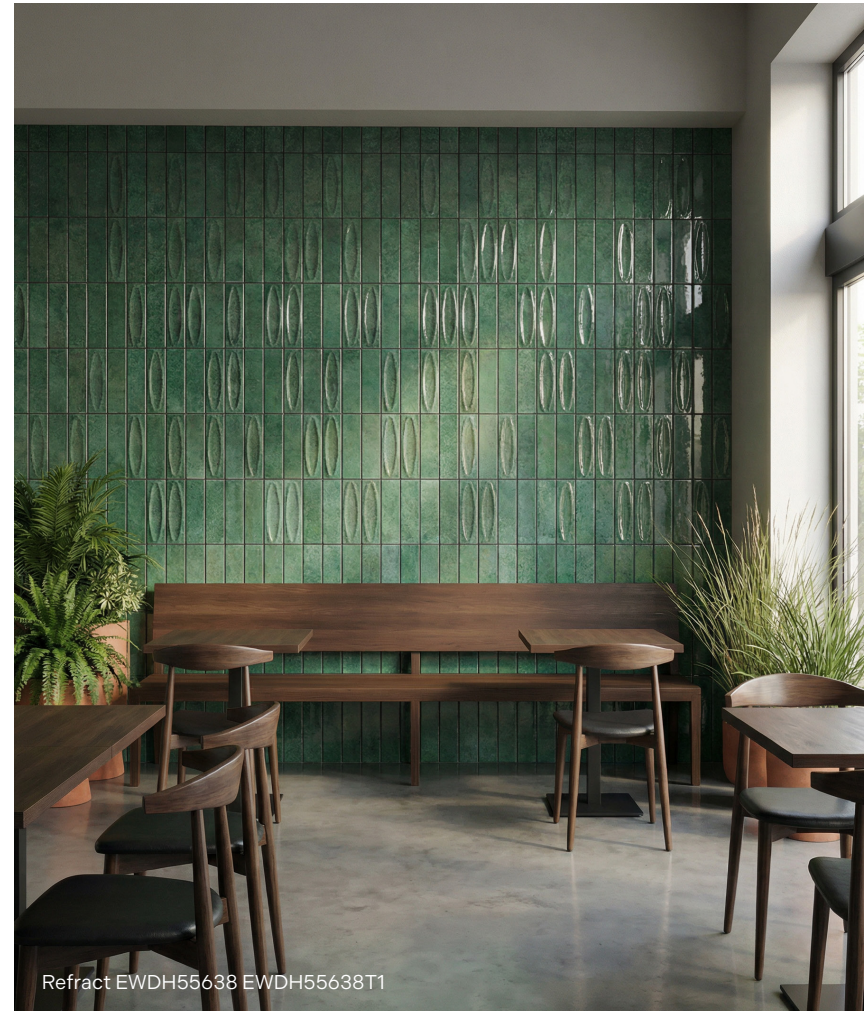

LRV and PTV values may vary between batches; please contact us for guidance.
Swatch colours may differ from final production—samples are recommended.
www.grestec.co.uk | T: 0345 130 2241 | E: sales@grestec.co.uk
Find us on: