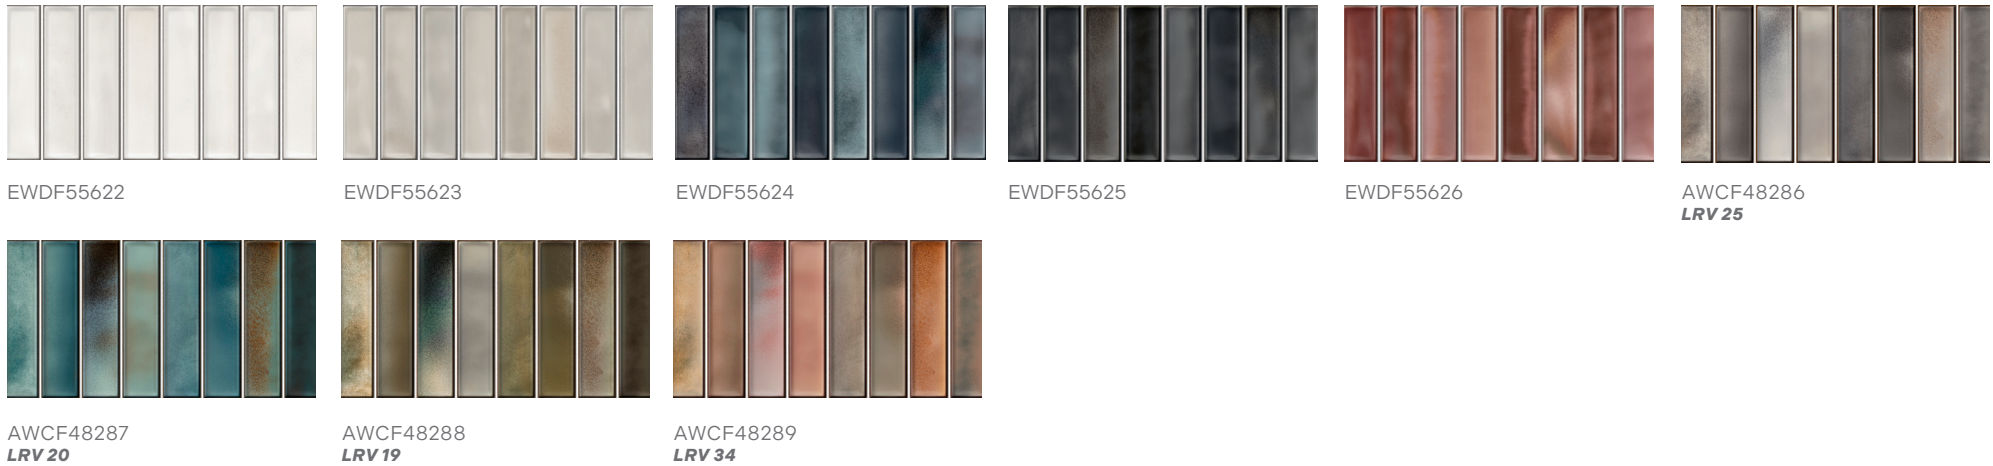

Material: **Ceramic** | Appearance: **Kit-kat style** | Application: **Walls**

9

Colour

1

Finish

1

Tile size

Arista

Arista features nine striking colour variations, each presented in a sleek gloss finish. Designed with a refined kit kat format, these tiles are perfect for adding texture and visual interest to any space. Ideal for wall applications, Arista tiles can be installed vertically or horizontally, offering flexibility and creative freedom for a wide range of design projects.

Shade variation: V3 - High

Size (mm)	Thickness	Finishes
1 150x300	8.8mm	Gloss

LRV and PTV values can vary batch to batch, please contact for advice. PTV values refer to Slider 96 Shod - Wet (unless stated). Swatch colours may vary, samples should be requested.