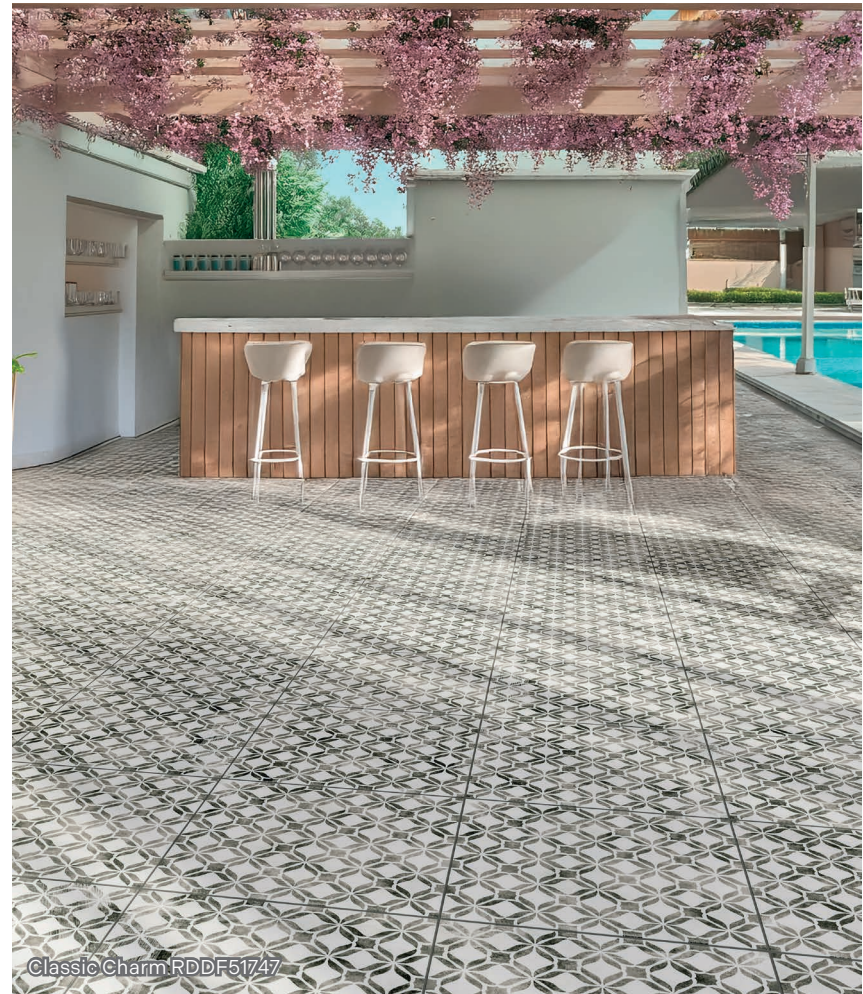

Sizes (mm)	>||<	Finishes
1	329x329	14mm	NAT ≥ 42PTV

LRV and PTV values can vary batch to batch, please contact for advice. PTV values refer to Slider 96 Shod – Wet (unless stated). Swatch colours may vary, samples should be requested.

www.grestec.co.uk | T: 0345 130 2241 | E: sales@grestec.co.uk

Find us on: