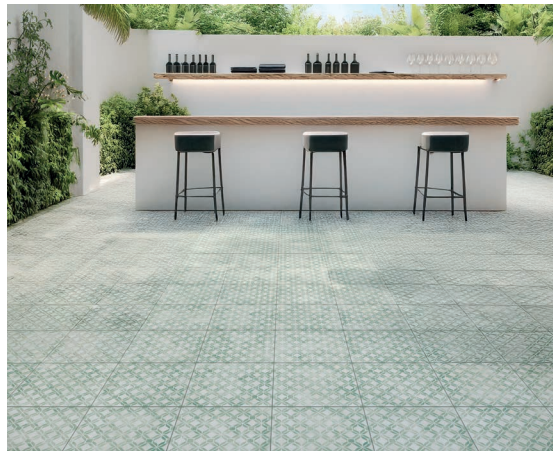

Above
Classic Charm RDDF51746