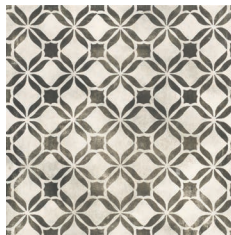

Material: **Porcelain** | Appearance: **Encaustic cement** | Application: **Walls and Floors**

4

Colours

1

Finish

1

Tile size

Classic Charm

Classic Charm encaustic style tiles add elegance and style to exteriors with their matt surface, offering a luxurious look that complements any design. Available in refined colours such as ash, black, blue, and mint, these 329x329mm tiles provide both flexibility and versatility for various design needs. With a robust 14mm thickness, they ensure long-lasting durability, making them an excellent choice for creating sophisticated and enduring indoor and outdoor spaces.

Shade variation: V3 high

RDDF51747

	Sizes (mm)	>||<	Finishes
1	329x329	14mm	NAT ≥ 42PTV

LRV and PTV values can vary batch to batch, please contact for advice. PTV values refer to Slider 96 Shod – Wet (unless stated). Swatch colours may vary, samples should be requested.

www.grestec.co.uk | T: 0345 130 2241 | E: sales@grestec.co.uk

Find us on: