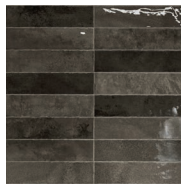

Material: **Ceramic** | Appearance: **Handcrafted style** | Application: **Walls**

5 Colours 1 Finish 3 Tile sizes

Kital

Kital ceramic wall tiles feature a striking undulating surface that evokes a handcrafted aesthetic, adding depth and character to any space. Offered in five colours with high shade variation, each tile showcases unique artisanal charm. Available in 75x300mm, 50x300mm, and 200x200mm prescored formats, these versatile tiles suit a range of applications and layouts, perfect for timeless, elegant walls.

Shade variation: V2-V3

SCDB47152

SCDB47153

SCDB47154

SCDB47155

SCDB47156

	Sizes (mm)	> <	Finishes
1	200x200 PRESCORED	7.8mm	Gloss
2	75x300	7.8mm	Gloss
3	50x300	6.8mm	Gloss

Kital SCDB47155