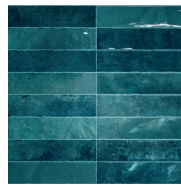

Material: **Ceramic** | Appearance: **Handcrafted style** | Application: **Walls**

5 Colours 1 Finish 3 Tile sizes

Kital

Kital ceramic wall tiles feature a striking undulating surface that evokes a handcrafted aesthetic, adding depth and character to any space. Offered in five colours with high shade variation, each tile showcases unique artisanal charm. Available in 75x300mm, 50x300mm, and 200x200mm prescored formats, these versatile tiles suit a range of applications and layouts, perfect for timeless, elegant walls.

Shade variation: V2-V3

SCDB47152

SCDB47153

SCDB47154

SCDB47155

SCDB47156

	Sizes (mm)	> <	Finishes
1	200x200 PRESCORED	7.8mm	Gloss
2	75x300	7.8mm	Gloss
3	50x300	6.8mm	Gloss

Kital SCDB47155