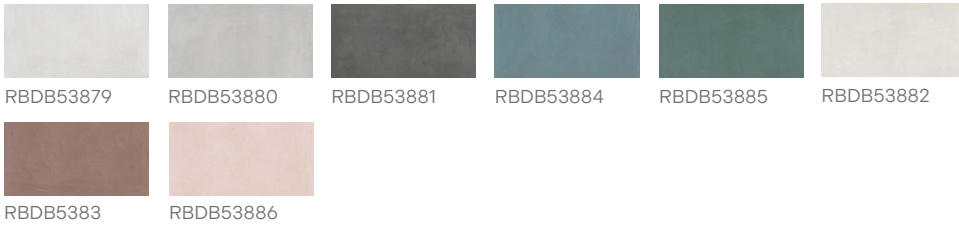

Material: **Porcelain** | Appearance: **Pigment clay** | Application: **Walls**

21
Colours

1
Finish

1
Tile size

Lush

Lush offers eight distinct shades of colour, ranging from subtle and delicate to bold and striking, creating a varied palette. It also features five decorative options and eight 3D textures, giving you the freedom to customise each space uniquely. The captivating three-dimensional effect is accentuated by the interplay of contrasting shades.

Shade variation: V1 - uniform

3D tiles

Patterns

Lush RBDB53883 RBDB53882T1

LRV and PTV values can vary batch to batch, please contact for advice. Swatch colours may vary, samples should be requested.

www.grestec.co.uk | T: 0345 130 2241 | E: sales@grestec.co.uk

Find us on:

Lush

Lush RBDB55201

Formats

	Sizes (mm)	> <	Finishes
1	600x1200	7mm	Matt
2	600x1200	8.2mm	Matt

Lush

Above
Lush RBDB53882 RBDB53879
RBDB53880

Right
Lush RBDB55203 RBDB53885