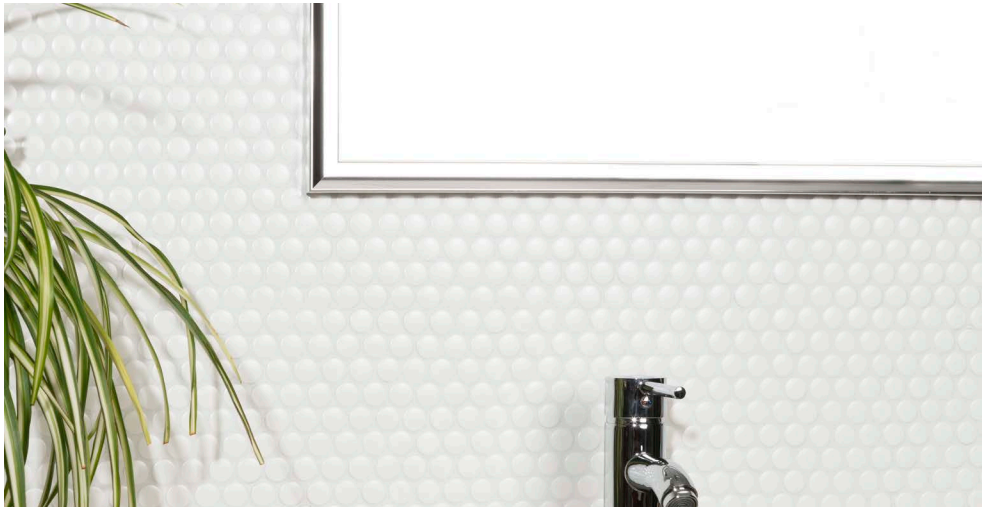

Pennies

Above
Pennies IPP45037

Right
Pennies IPP44734