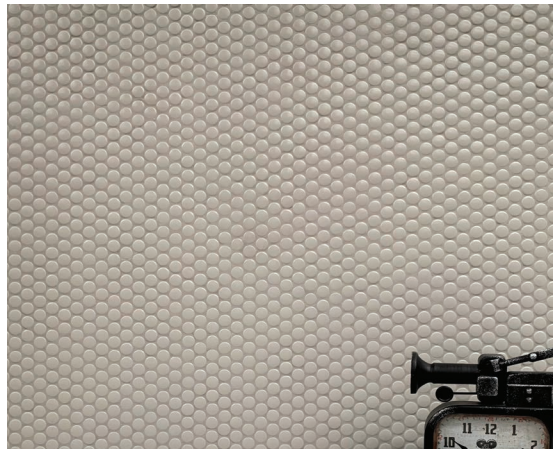

Above
Pennies IPP49701

LRV and PTV values can vary batch to batch, please contact for advice.
Swatch colours may vary, samples should be requested.