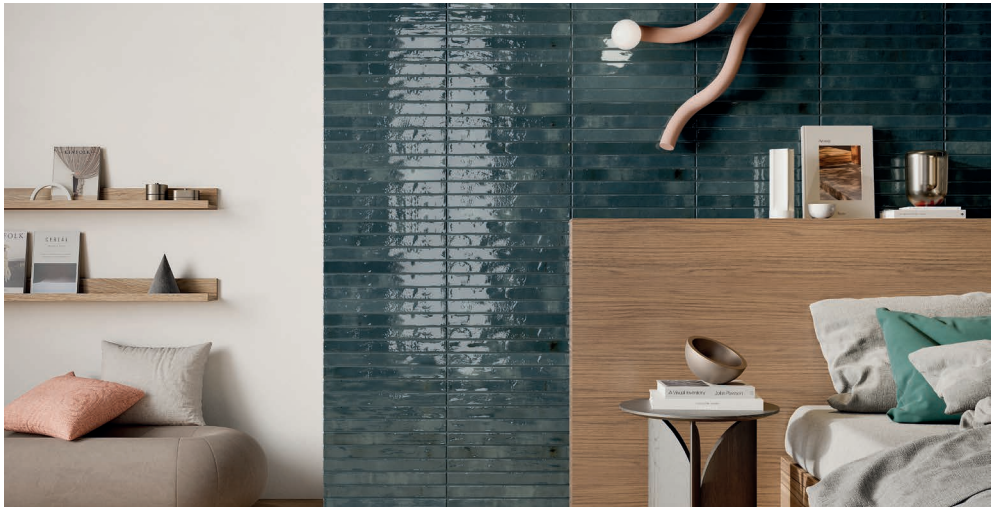

Mastreta

Above
RBCB53803

Right
RBCB53800 RBCB53807