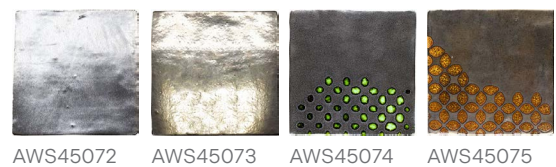

Metallic

LRV and PTV values can vary batch to batch, please contact for advice. Swatch colours may vary, samples should be requested.

www.grestec.co.uk | T: 0345 130 2241 | E: sales@grestec.co.uk

Find us on: