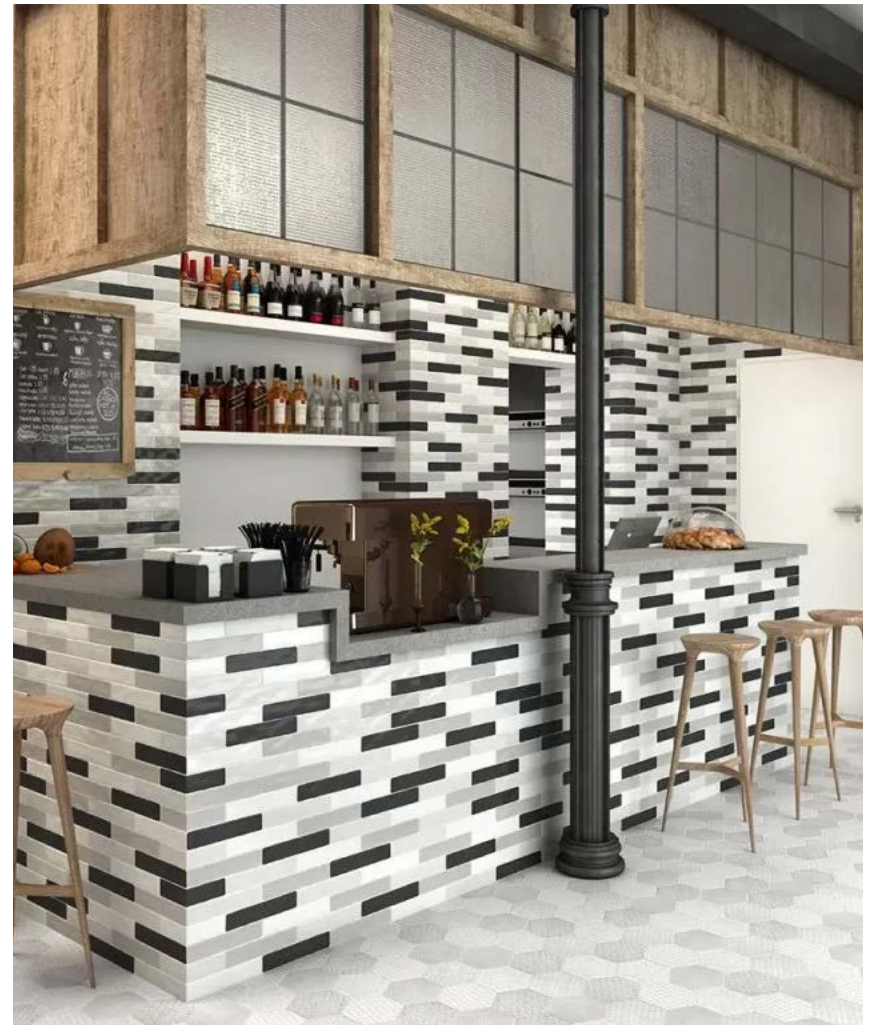

Material: **Ceramic** | Appearance: **Uniform** | Application: **Walls**

8 Colours   1 Finish   1 Tile size

Rustek

Rustek offers handmade effect ceramic tiles in a palette of soft pastel colour. Available in 50x250mm format and suitable for internal wall applications.

AWP38156 LRV: 85	AWP38157 LRV: 48	AWP38158 LRV: 29	AWP38159 LRV: 4
AWP38163 LRV: 46	AWP38162 LRV: 57	AWP38160 LRV: 80	AWP38161 LRV: 43

	Sizes (mm)	>||<	Finishes
1	50x200	10mm	Gloss

LRV and PTV values can vary batch to batch, please contact for advice. Swatch colours may vary, samples should be requested.

www.grestec.co.uk | T: 0345 130 2241 | E: sales@grestec.co.uk

Find us on: