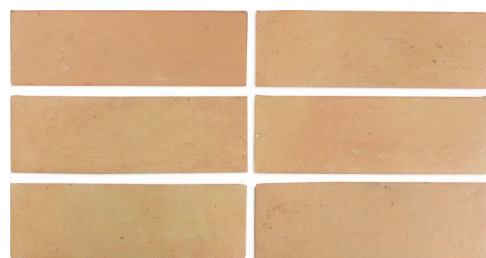

Darnell

Darnell is inspired by Zellige handmade morrocan tile, available in two warm terracotta shades. Suitable for wall and floor applications.

Shade variation: V2 - moderate

OOCB51546

OOCB51547

	Sizes (mm)	> <	Finishes
1	150x150	10mm	Matt
2	50x150	10mm	Matt

LRV and PTV values can vary batch to batch, please contact for advice.
 Switch colours may vary, samples should be requested.
 Find us on:

2
Colours

1
Finish

2
Tile sizes

Darnell

LRV and PTV values can vary batch to batch, please contact for advice.
Switch colours may vary, samples should be requested.
Find us on:    