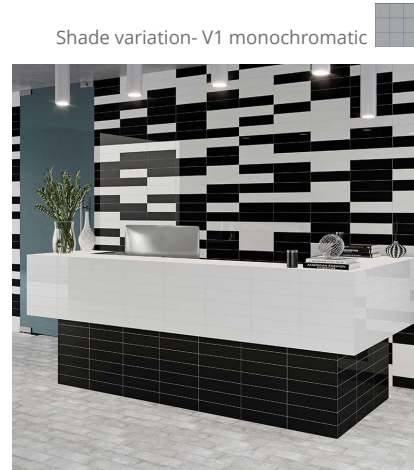

# PIEBALD

Simple yet elegant monochromatic 65x200mm wall tiles in matt and gloss. Suitable for internal applications.