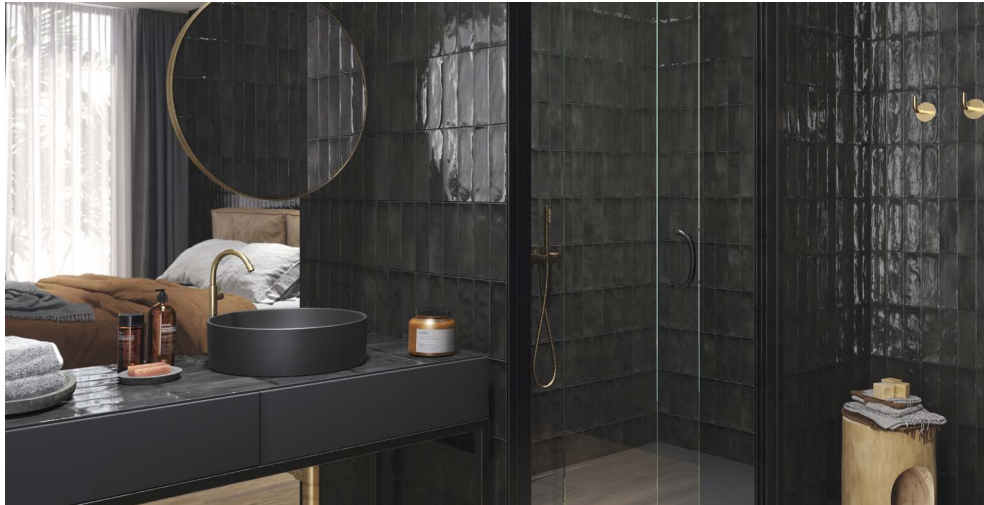

Material: **Ceramic** | Appearance: **Uniform** | Application: **Walls**

Chawton

Above
Wall: AABU50750

Right
Wall: AABU50755