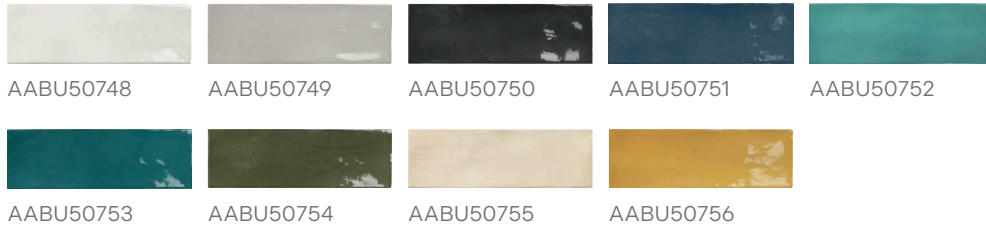

Material: **Ceramic** | Appearance: **Uniform** | Application: **Walls**

9

1

2

Colours      Finish      Tile sizes

Shade variation: V3 high

	Sizes (mm)	>  <	Finishes
1	65x200	8mm	GLOSS
2	100x100	9mm	GLOSS

LRV and PTV values can vary batch to batch, please contact for advice. Swatch colours may vary, samples should be requested.