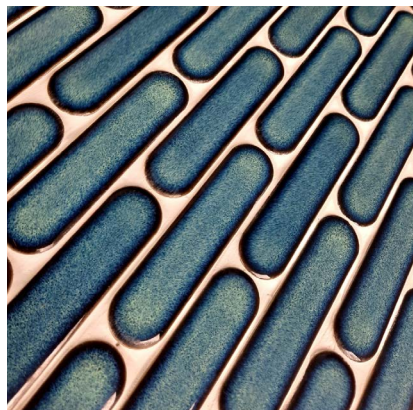

KAKAM OVAL

7
COLOURS

2
FINISHES

1
TILE SIZE

Neutral and vibrant shades in elongated oval shapes with an exquisite, historic reactive glaze. Kakam Oval is suitable for internal and external wall applications.

GLOSS

BHAA47564

BHAA47565

BHAA47566

BHAA47567

BHAA47568

MATT

BHAA47569

BHAA47570

1

SIZES (mm)		> <	FINISHES	
1	23x98 MOS on 300x350 MESH	6mm	MATT	GLOSS

LRV and PTV values can vary batch to batch, please contact for advice.
Swatch colours may vary, samples should be requested.
Find us on: