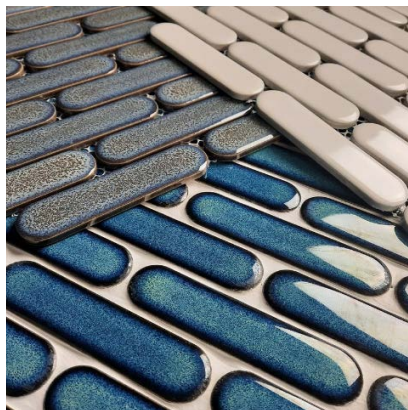

KAKAM OVAL

7
COLOURS

2
FINISHES

1
TILE SIZE

Neutral and vibrant shades in elongated oval shapes with an exquisite, historic reactive glaze. Kakam Oval is suitable for internal and external wall applications.

GLOSS

BHAA47564

BHAA47565

BHAA47566

BHAA47567

BHAA47568

MATT

BHAA47569

BHAA47570

1

SIZES (mm)		> <	FINISHES	
1	23x98 MOS on 300x350 MESH	6mm	MATT	GLOSS

LRV and PTV values can vary batch to batch, please contact for advice.
Swatch colours may vary, samples should be requested.
Find us on: