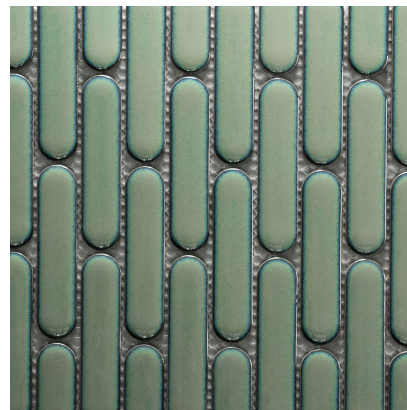

KAKAM OVAL

7
COLOURS

2
FINISHES

1
TILE SIZE

Neutral and vibrant shades in elongated oval shapes with an exquisite, historic reactive glaze. Kakam Oval is suitable for internal and external wall applications.

GLOSS

BHAA47564

BHAA47565

BHAA47566

BHAA47567

BHAA47568

MATT

BHAA47569

BHAA47570

1

SIZES (mm)		> <	FINISHES	
1	23x98 MOS on 300x350 MESH	6mm	MATT	GLOSS

LRV and PTV values can vary batch to batch, please contact for advice.
Swatch colours may vary, samples should be requested.
Find us on: