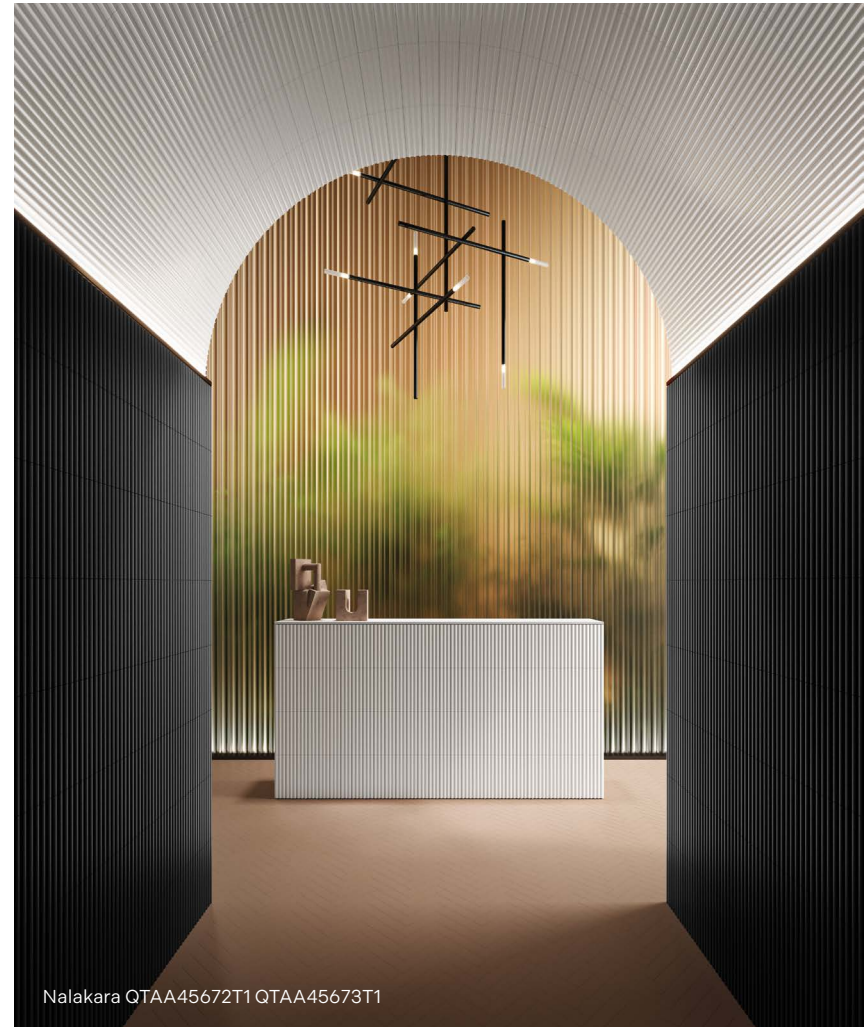

Material: **Ceramic** | Appearance: **Three-dimensional** | Application: **Walls**

6

2

3

Colours
Finishes
Tile sizes

Nalakara

Play with light and shadow with these three-dimensional Nalakara ceramic wall tiles. Nalakara is available in six vibrant colours in a 75x300mm flat and two curved format, to add effortless dimension and character to interior designs. Available in matt and gloss, Nalakara is suitable for internal wall applications.

Shade variation: V1 uniform

Matt

Gloss

	Sizes (mm)	> <	Finishes	
1	75x300	8mm	-	Matt
2	75x300 T1	8-13mm	-	Matt
3	75x300 T2	8-13mm	Gloss	-
4	12x300 JOLLY	8mm	Gloss	Matt

Nalakara QTAA45672T1 QTAA45673T1

LRV and PTV values can vary batch to batch, please contact for advice. Swatch colours may vary, samples should be requested.