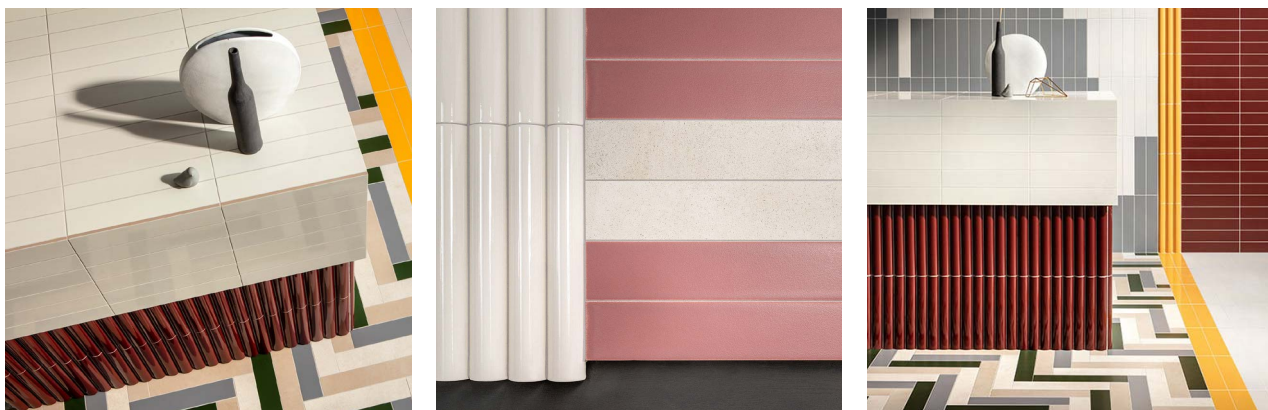

PRESTIGIO TWO

10
COLOURS

2
FINISHES

1
TILE SIZES

Prestigio presents hand-glazed 3D tiles in 10 colours in matt and glossy finishes. Prestigio 2.0 creates a contrast with the colour geometries in Prestigio 1.0. Play with shapes and colours, to create an eye-catching feature wall.

V2 moderate shade variation