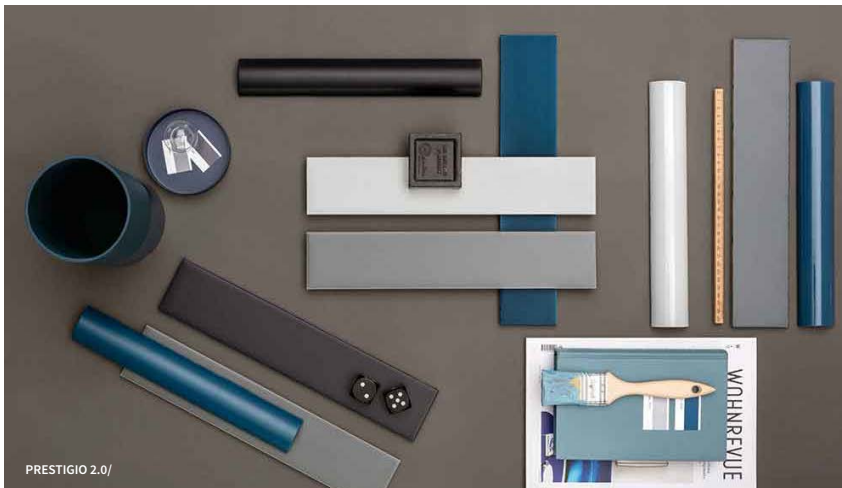

LONDON STUDIOS

Grestec has its own Tile Studios in London where architects and designers can visit to discover the latest tile ranges and concepts.

Full of new and existing collections suitable for all situations; commercial, retail and residential. Our studio spaces are an excellent environment for ideas, solutions and project discussions, with plentiful samples to take away immediately or simply order for next day delivery. Further details can be found on our website.

STUDIO 329 (APPOINTMENT ONLY)
Business Design Centre, 52 Upper Street,
Islington, London, N1 0QH

POP-UP STUDIO (UNMANNED/ WALK-INS)
The Building Centre, 26 Store Street,
London, WC1E 7BT