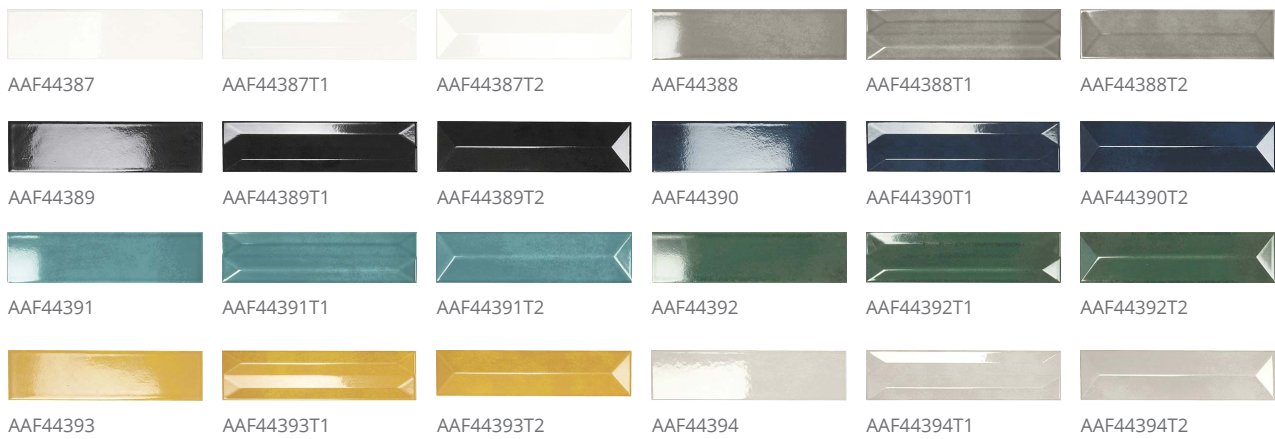

VARIA

24
COLOURS

1
FINISH

1
TILE SIZE

Sculptural tiles can be applied to accentuate architectural spaces. Choose vibrant shades to create a statement and an eye-catching feature wall, or select a more neutral colour palette for a more subtle and sophisticated feel. The 3D formats offer light reflecting textures that add depth and movements to walls. Play with shapes, patterns, and colours with the Varia collection.

1

	SIZES (mm)	> <	FINISH
1	75x300	8mm	GLOSS
1	75x300 T1	8/16mm	GLOSS
1	75x300 T2	8/16mm	GLOSS

LRV and PTV values can vary batch to batch, please contact for advice. Swatch colours may vary, samples should be requested.