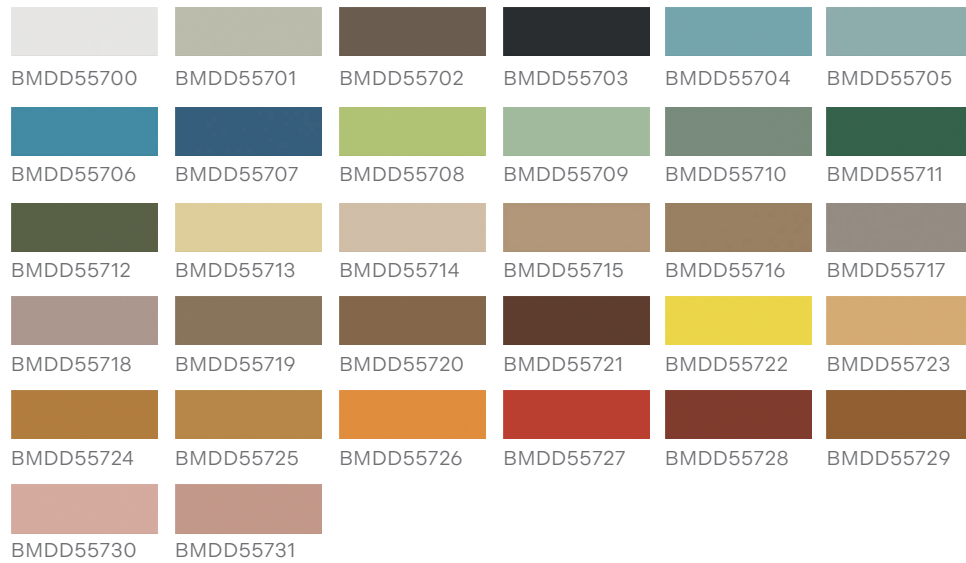

Material: **Ceramic** | Appearance: **Monocolour** | Application: **Walls**

32
Colours

2
Finishes

1
Tile size

Pure Palette

Pure Palette presents an extensive range of 32 vibrant colours in both matt and gloss finishes, meticulously curated to enhance any wall application. These tiles are crafted in a 100x300mm format, offering a sleek and modern aesthetic.

Shade variation: V1 uniform

Pure Palette BMDD55707

	Sizes (mm)	>||<	Finishes	1
1	100x300	7.8mm	Gloss	

LRV and PTV values can vary batch to batch, please contact for advice. PTV values refer to Slider 96 (shod) - Wet (unless stated). Swatch colours may vary, samples should be requested.

www.grestec.co.uk | T: 0345 130 2241 | E: sales@grestec.co.uk

Find us on: