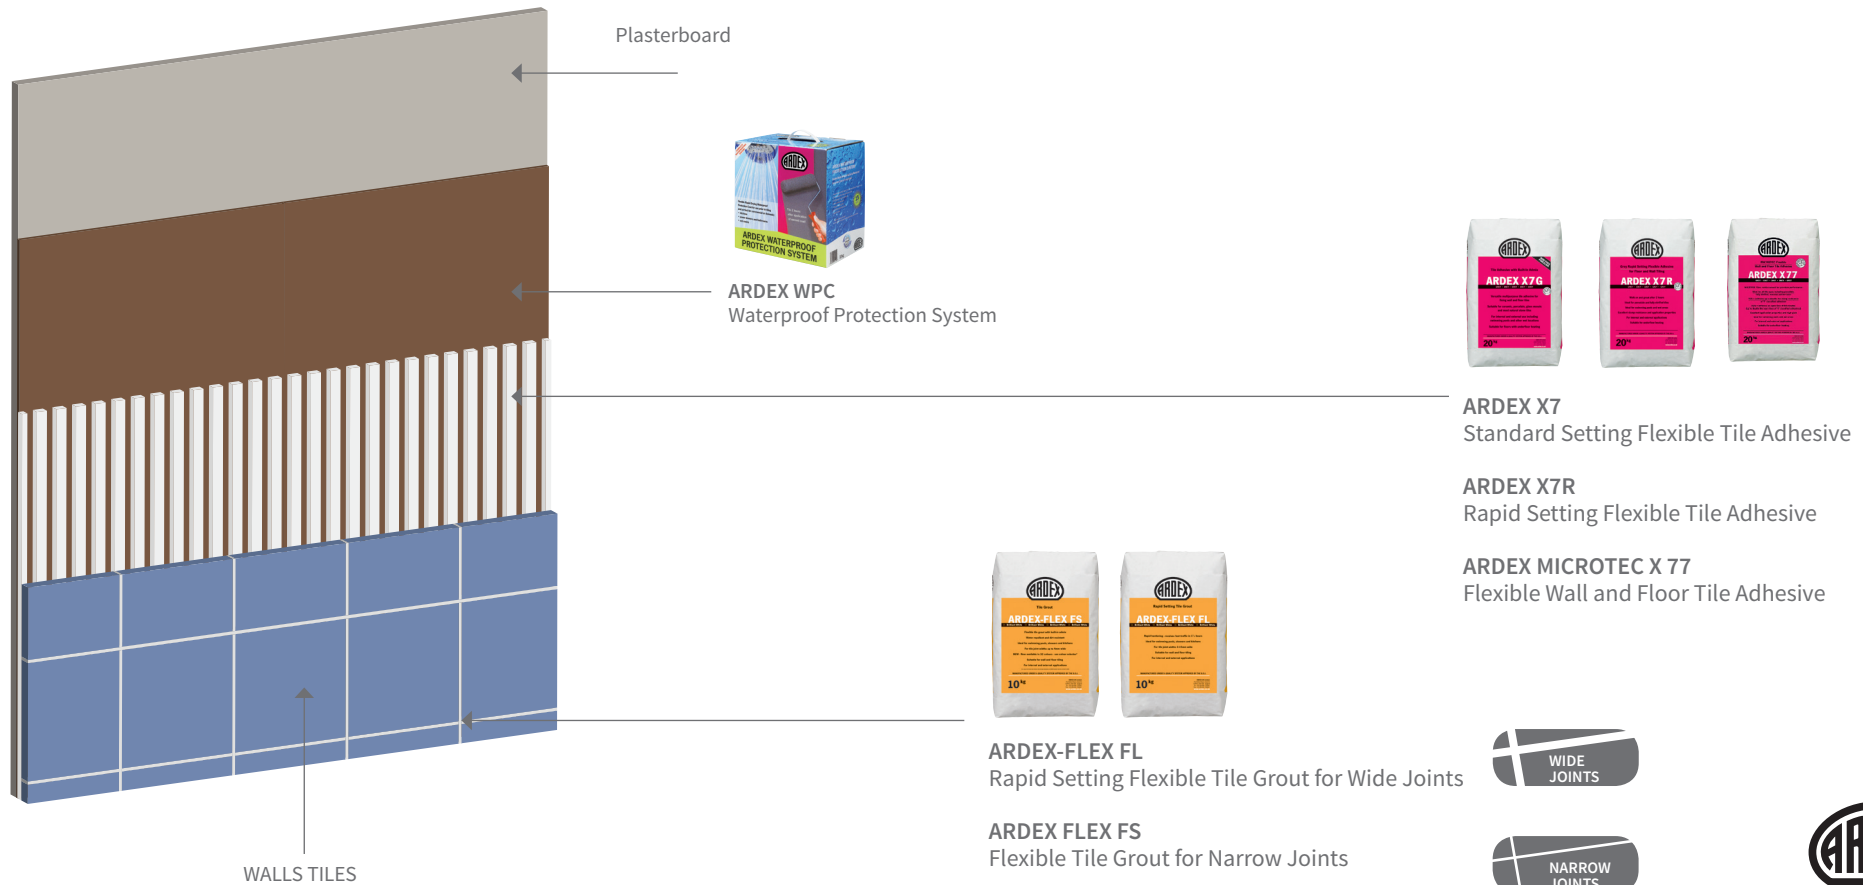

Wall tiling system- Tiling to moisture resistant plasterboard (wet areas- showers)

- Internal walls

ARDEX WPC
Waterproof Protection System

ARDEX X7
Standard Setting Flexible Tile Adhesive

ARDEX X7R
Rapid Setting Flexible Tile Adhesive

ARDEX MICROTEC X 77
Flexible Wall and Floor Tile Adhesive

ARDEX-FLEX FL
Rapid Setting Flexible Tile Grout for Wide Joints

ARDEX FLEX FS
Flexible Tile Grout for Narrow Joints