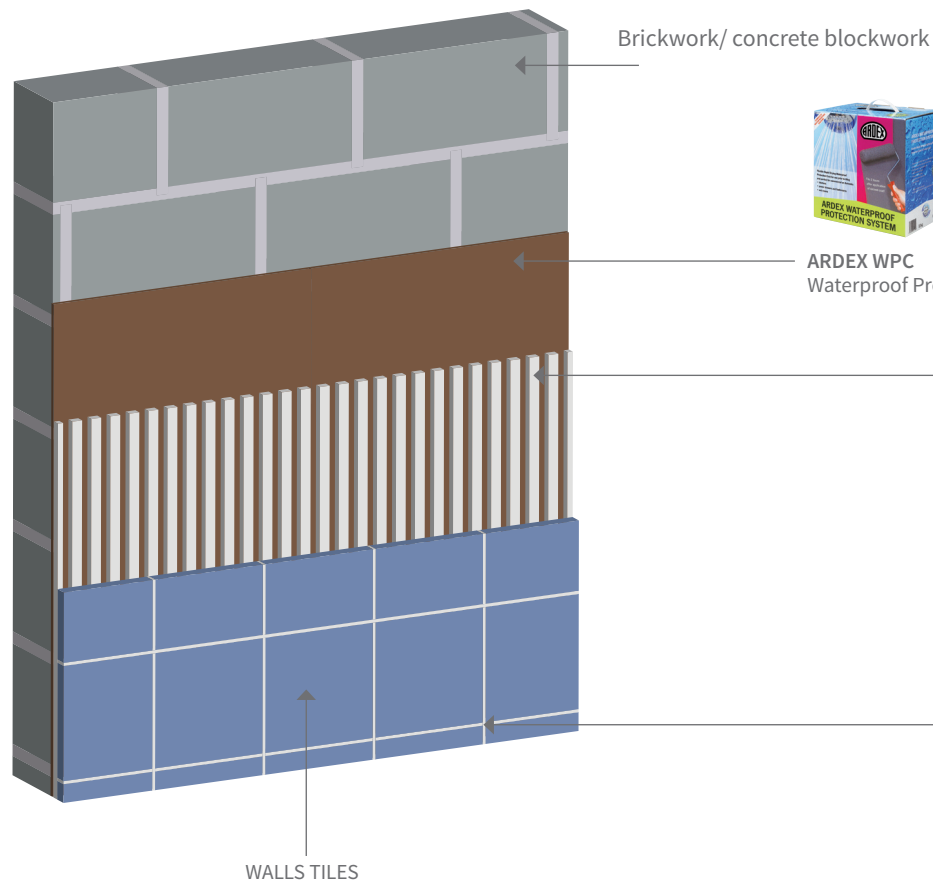

# Wall tiling system- Tiling to brickwork/concrete blockwork (showers)

- Internal walls

ARDEX WPC  
Waterproof Protection System

NOTE: If the concrete blockwork is not suitably flat to receive ceramic tiling, the use of Ardex AM 100 Rapid Hardening One Coat Tiling Render should be considered

ARDEX X7  
Standard Setting Flexible Tile Adhesive

ARDEX X7R  
Rapid Setting Flexible Tile Adhesive

ARDEX MICROTEC X 77  
Flexible Wall and Floor Tile Adhesive

ARDEX-FLEX FL  
Rapid Setting Flexible Tile Grout for Wide Joints

ARDEX FLEX FS  
Flexible Tile Grout for Narrow Joints