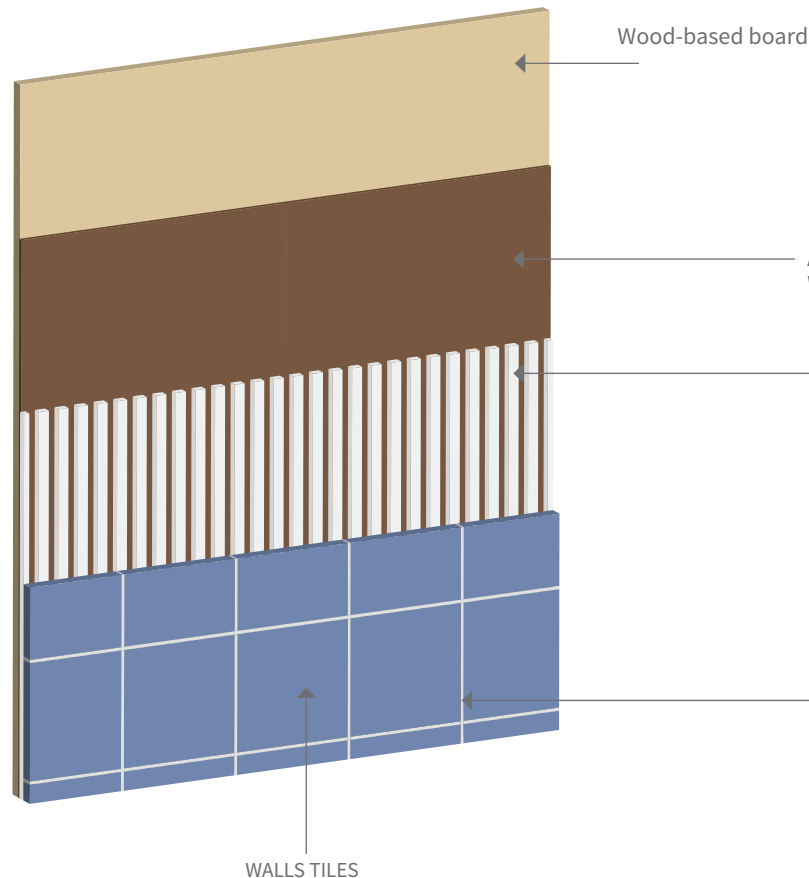

Wall tiling system- Tiling to wood-based sheets and boards (wet areas)

- Internal walls

ARDEX WPC
Waterproof Protection System

NOTE: Wood-based sheets and boards should not be used in wet locations. If they cannot be removed oversheet with moisture resistant plasterboard and treat as system 6. If not possible consider this system in domestic locations only.

ARDEX X7
Standard Setting Flexible Tile Adhesive

ARDEX X7R
Rapid Setting Flexible Tile Adhesive

ARDEX MICROTEC X 77
Flexible Wall and Floor Tile Adhesive

ARDEX-FLEX FL
Rapid Setting Flexible Tile Grout for Wide Joints

ARDEX FLEX FS
Flexible Tile Grout for Narrow Joints