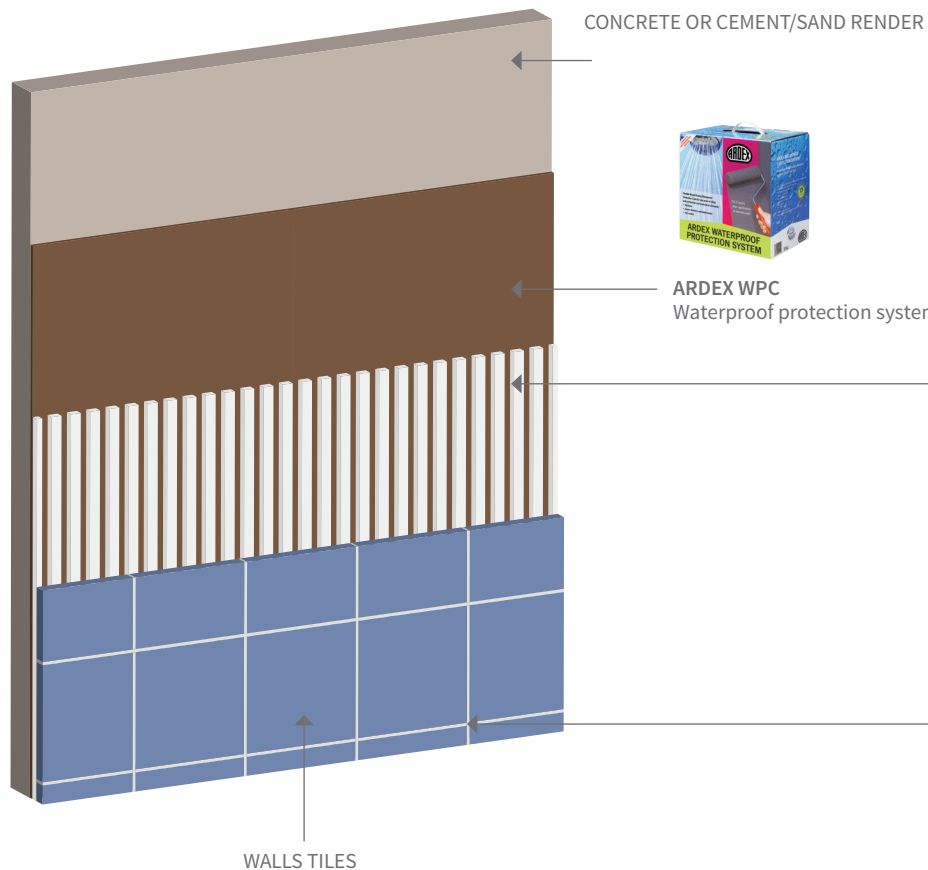

Wall tiling system- Tiling to concrete/ sand render (wet areas)

- Wet areas
- Internal walls

ARDEX X7
Standard Setting Flexible Tile Adhesive

ARDEX X7R
Rapid Setting Flexible Tile Adhesive

ARDEX MICROTEC X 77
Flexible Wall and Floor Tile Adhesive

ARDEX-FLEX FL
Rapid Setting Flexible Tile Grout for Wide Joints

ARDEX FLEX FS
Flexible Tile Grout for Narrow Joints